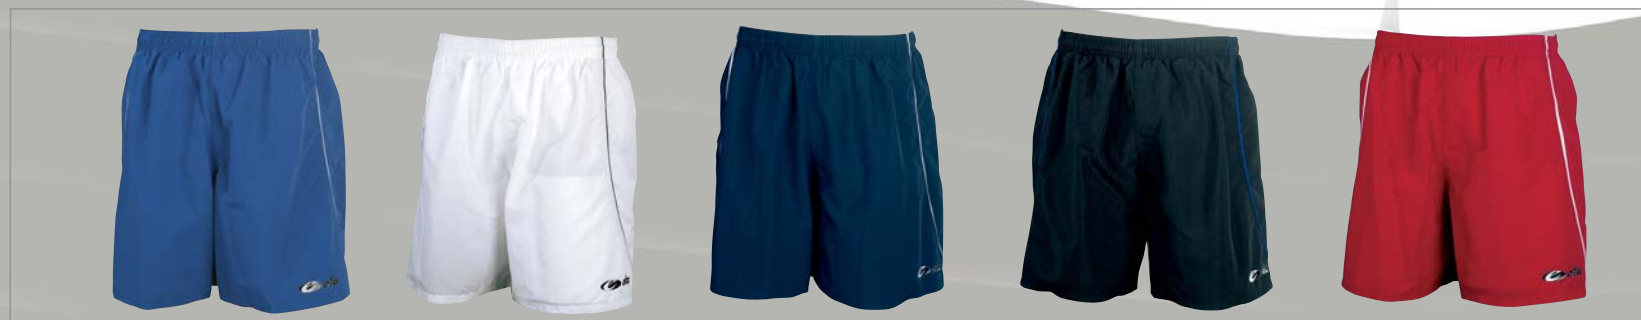

ref. 00200/ Maxishort poliéster. *Polyester maxishort* | Tallas/sizes: 4-6-8-10-12-S-M-L-XL. Azul, Blanco, Marino. *Blue, White, Navy*
 Tallas/sizes: 8-10-12-S-M-L-XL. Negro, Rojo, Verde. *Black, Red, Green*

ref. 00230/ Maxishort piqué. Acabado "Dry Active". *Piqué maxishort. "Dry Active" finish* | Tallas/sizes: S-M-L-XL. Beige, Granate, Gris, Gris Oscuro, Negro, Plomo. *Beige, Maroon, Grey, Dark Grey, Black, Greyish Blue*
 Tallas/sizes: 8-10-12-S-M-L-XL-XXL. Azul, Blanco, Marino, Rojo. *Blue, White, Navy, Red*

ref. 00246/ Maxishort poliéster vivos. Azul, Blanco, Marino, Negro, Rojo. *Triming polyester maxishort. Blue, White, Navy, Black, Red*
 Tallas/sizes: S-M-L-XL

ref.00250/ Maxishort poliamida meryl, con suspensorio. Azul, Blanco, Marino, Negro, Rojo. *Meryl polyamide maxishort, with slip. Blue, White, Navy, Black, Red*
Tallas/sizes: M-L-XL

ref.00279/ Maxishort piqué, basket. Acabado "Dry Active". Azul, Blanco, Marino, Negro, Rojo, Verde. *Basket piqué maxishort. "Dry Active" finish. Blue, White, Navy, Black, Red, Green.*
Tallas/sizes: 10-12-S-M-L-XL-XXL