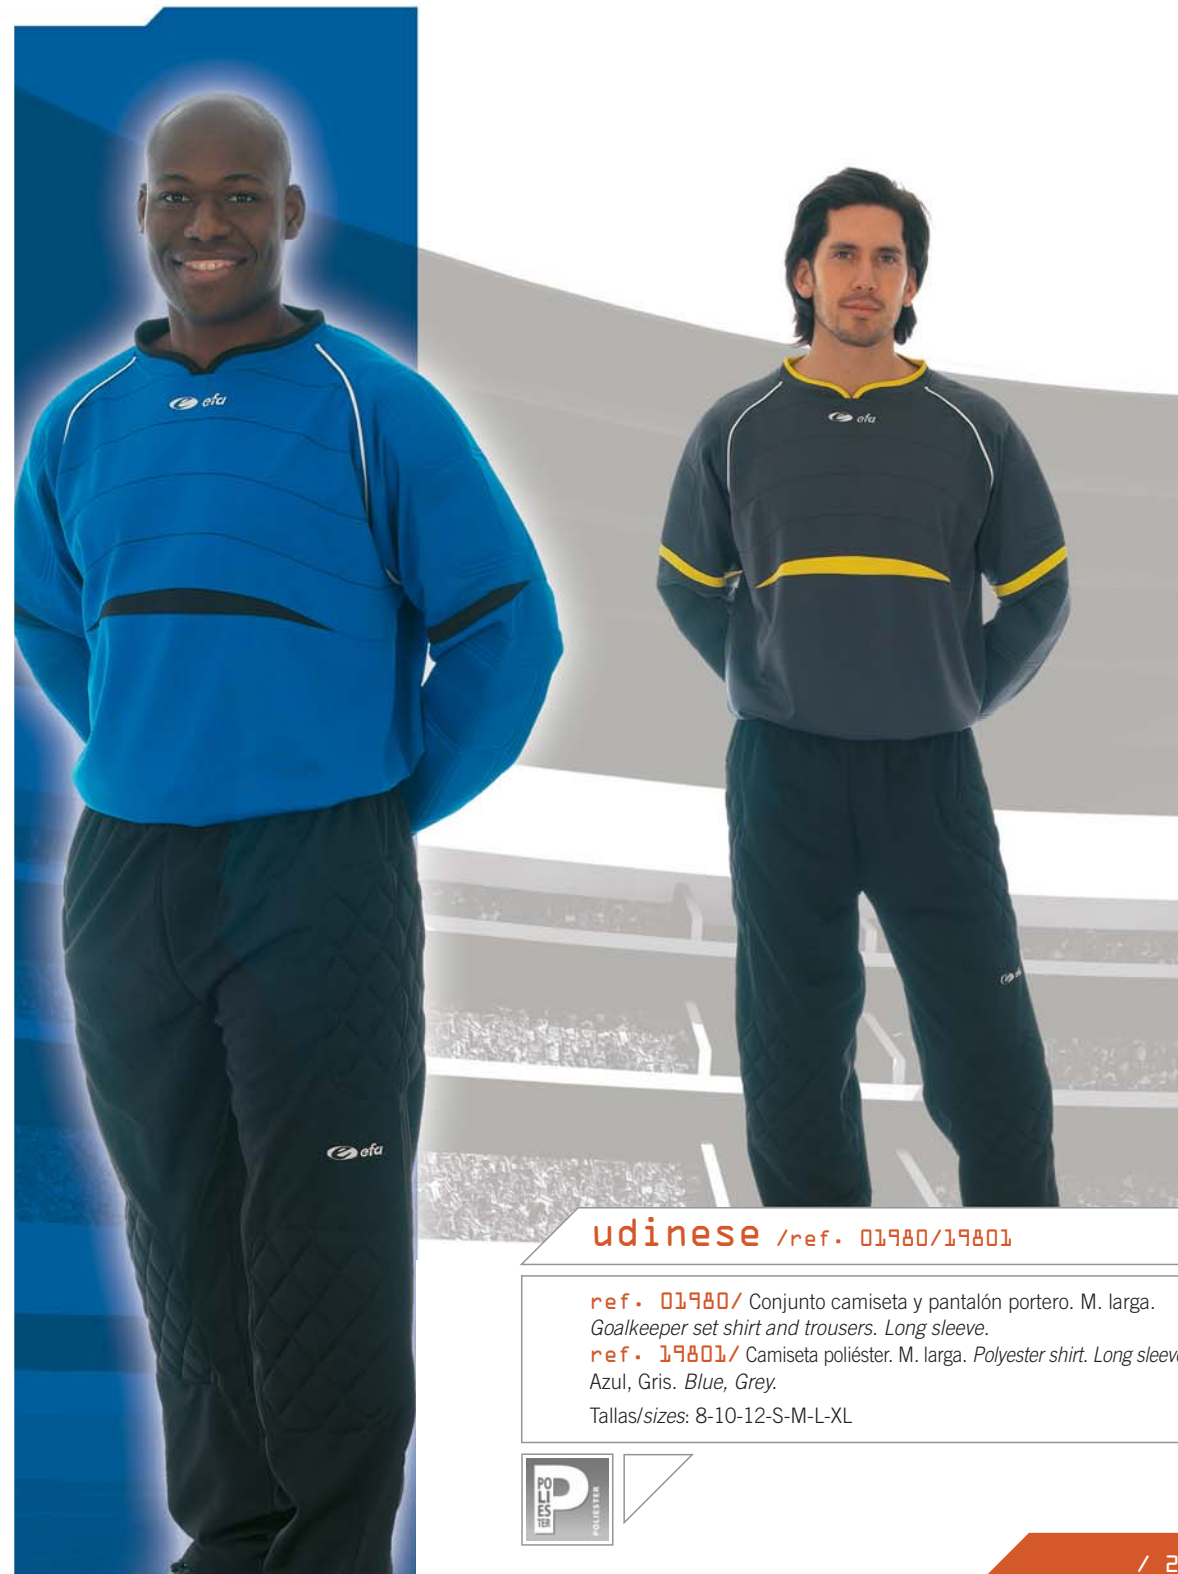

pristina /ref. 01960/19601

ref. 01960/ Conjunto camiseta y pantalón portero. M. larga.
Goalkeeper set shirt and trousers. Long sleeve.
 ref. 19601/ Camiseta poliéster. M. larga. *Polyester shirt. Long sleeve.*
 Naranja, Celeste. *Orange, Sky Blue.*
 Tallas/sizes: 8-10-12-S-M-L-XL

udinese /ref. 01980/19801

ref. 01980/ Conjunto camiseta y pantalón portero. M. larga.
Goalkeeper set shirt and trousers. Long sleeve.
 ref. 19801/ Camiseta poliéster. M. larga. *Polyester shirt. Long sleeve.*
 Azul, Gris. *Blue, Grey.*
 Tallas/sizes: 8-10-12-S-M-L-XL

Long sleeve.

ref. 19631/ Camiseta poliéster,
tricolor, M. larga.
Three colours polyester shirt. Long sleeve.
Naranja, Turquesa. *Orange, Turquoise.*

Tallas/sizes: 8-10-12-S-M-L-XL