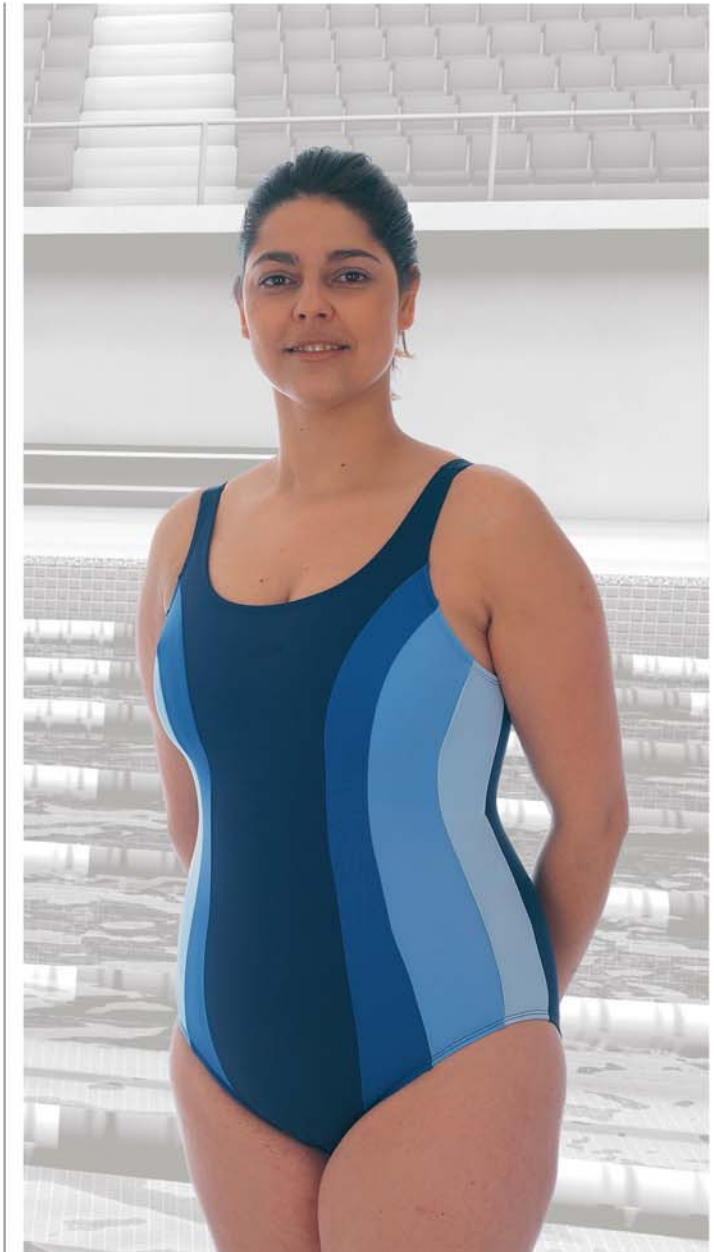

↗ ref. 76908

Bañador lycra efa aquagliss, cuatricolor, forrado. Marino.
Four colours swimsuit, lycra, efa aquagliss, lined. Navy.
Tallas/sizes: 46-48-50-52-54