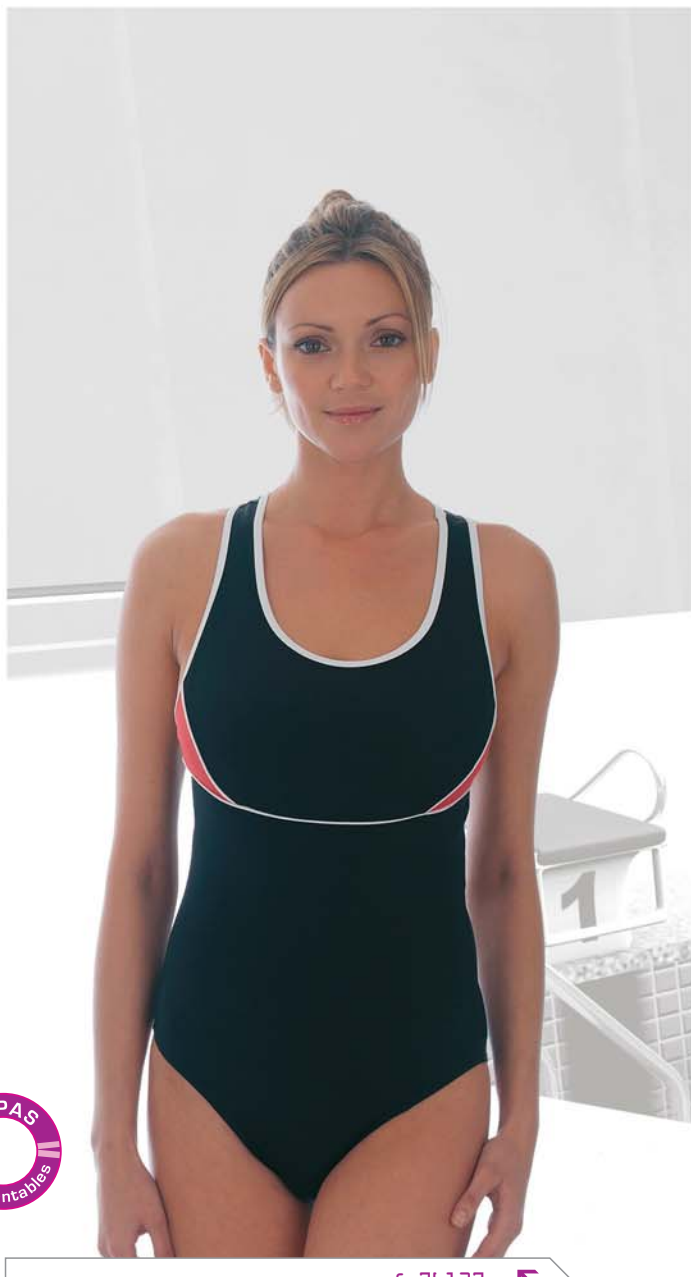

ref. 76137 ↖

Bañador lycra efa aquagliss, tricolor, copa desmontable, forro. Negro. *Three colours swimsuit, lycra, efa aquagliss lined. Black.*
Tallas/sizes: 38-40-42-44-46-48