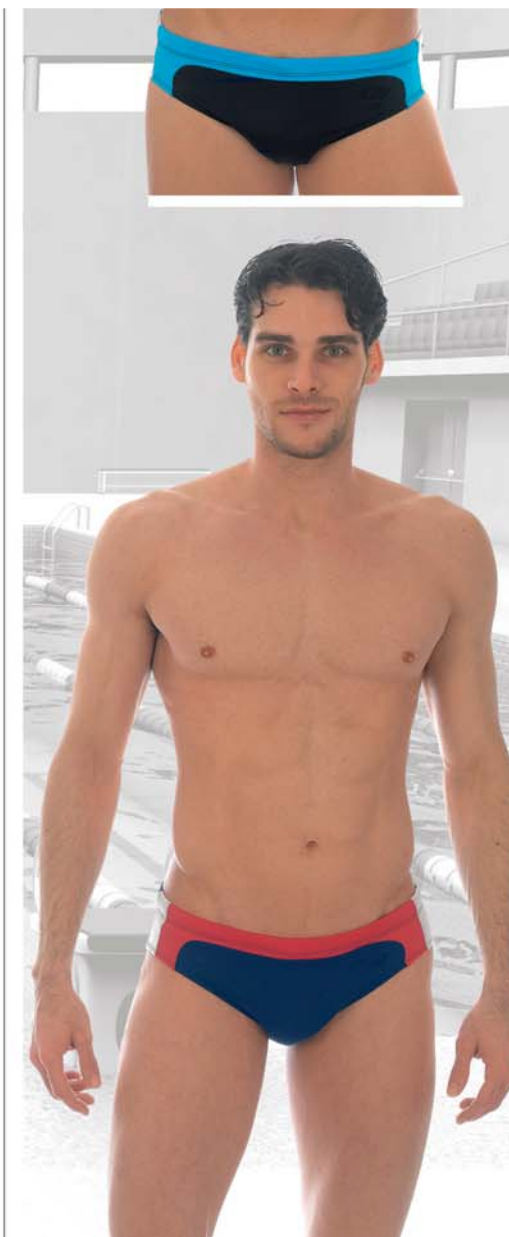

ref. 7301

Bañador lycra efa aquagliss, tricolor. Marino, Rojo.  
Three colours swimsuit, efa aquagliss. Navy, Red.  
Tallas/sizes: 40-42-44-46-48-50

ref. 7303b

Bañador lycra efa aquagliss, tricolor. Negro, Plomo.  
Three colours swimsuit, efa aquagliss. Black,  
Greyish Blue.  
Tallas/sizes: 38-40-42-44-46-48

ref. 73050

Bañador lycra efa aquagliss, bicolor. Plomo.  
Two colours swimsuit, efa aquagliss. Greyish Blue.  
Tallas/sizes: 38-40-42-44-46-48-50-52-54

ref. 73052

Bañador lycra efa aquagliss, tricolor. Marino,  
Negro. Three colours swimsuit, efa aquagliss.  
Navy, Black.  
Tallas/sizes: 38-40-42-44-46-48