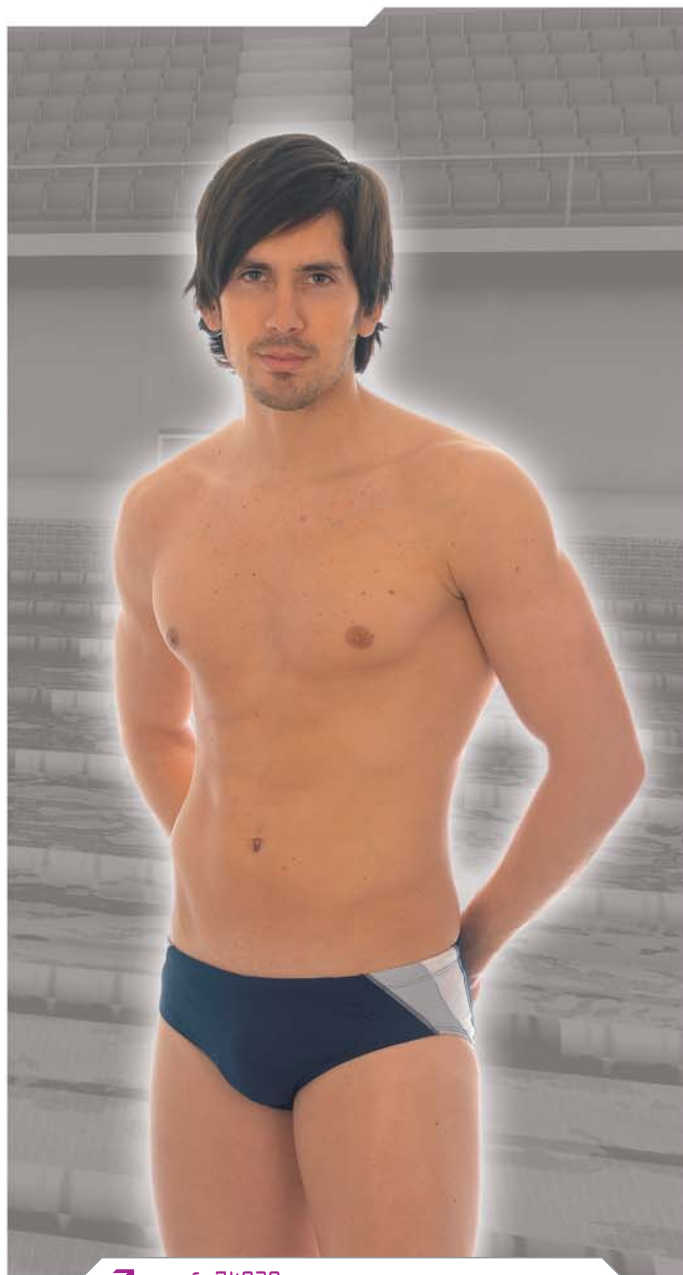

↗ ref. 74020

Bañador lycra efa aquagliss, bicolor. Marino.
Two colours swimsuit, lycra, efa aquagliss. Navy.
Tallas/sizes: 38-40-42-44-46-48-50-52-54